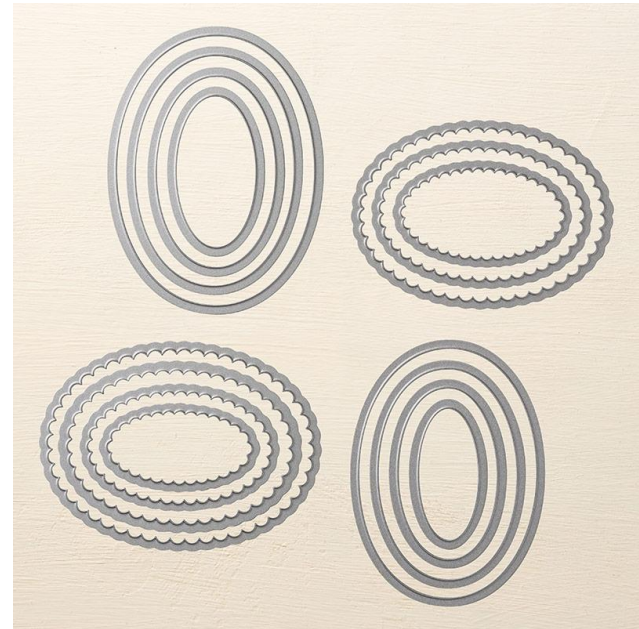

Layering Ovals Framelits

Layering Ovals Framelits

Designed by Jini Merck
Stamp with Jini © 2016 www.StampwithJini.com

Set of 15 Dies

Item # 141706