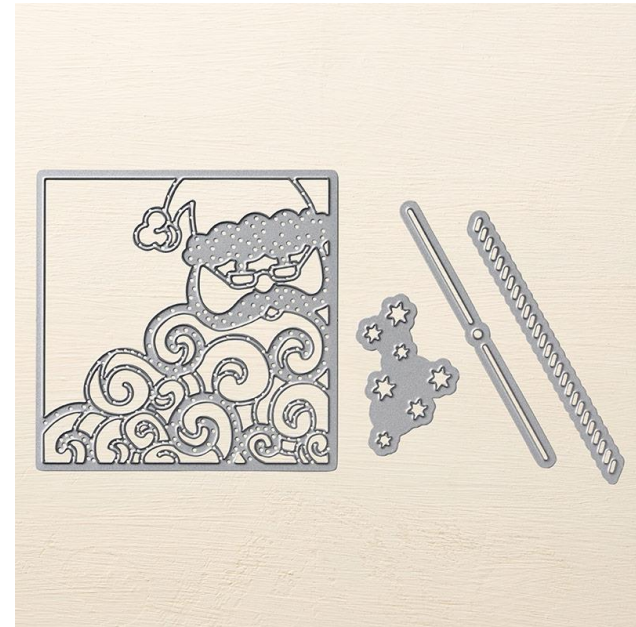

## Detailed Santa Thinlits

Detailed Santa Thinlits

Designed by Jini Merck  
Stamp with Jini © 2016 [www.StampwithJini.com](http://www.StampwithJini.com)

Set of 4 Dies

Item # 141836