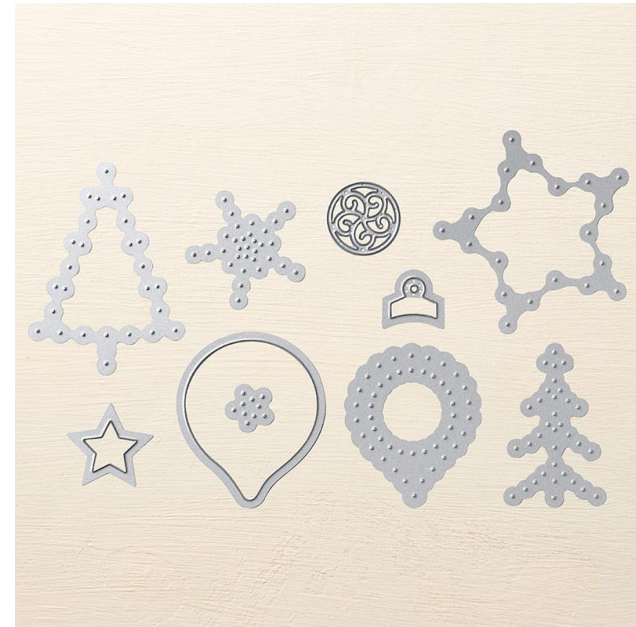

Festive Stitching Thinlits

Festive Stitching Thinlits

Designed by Jini Merck
Stamp with Jini © 2016 www.StampwithJini.com

Set of 10 Dies

Item # 141837