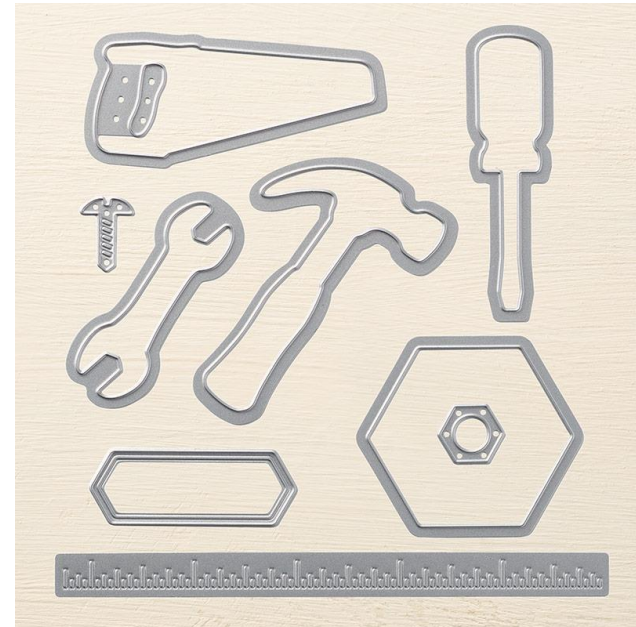

Build It Framelits Dies

Build It Framelits Dies

Set of 9 Dies

Item # 143230

Designed by Jini Merck
Stamp with Jini © 2016 www.StampwithJini.com