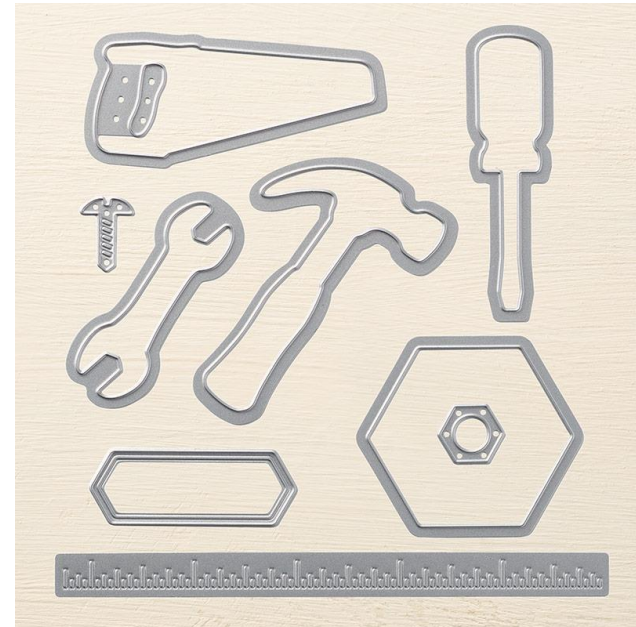

## Build It Framelits Dies

Build It Framelits Dies

Set of 9 Dies

Item # 143230

Designed by Jini Merck  
Stamp with Jini © 2016 [www.StampwithJini.com](http://www.StampwithJini.com)