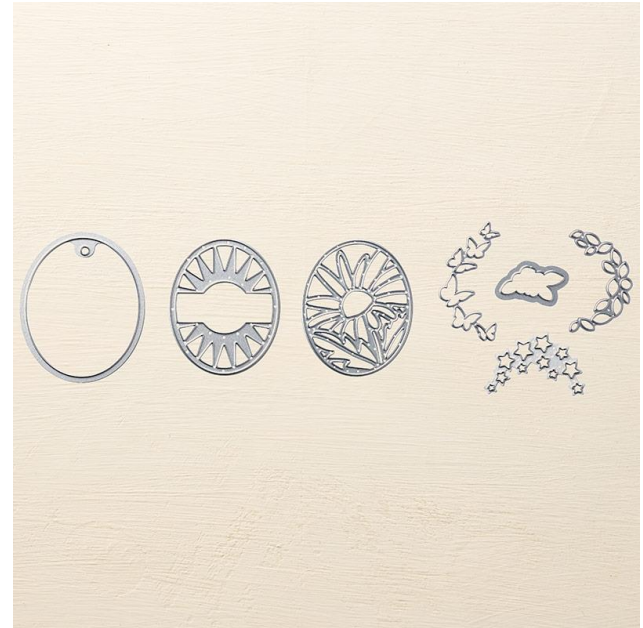

Timeless Tags Thinlits Dies

Timeless Tags Thinlits Dies

Designed by Jini Merck
Stamp with Jini © 2016 www.StampwithJini.com

Set of 7 Dies

Item # 142755