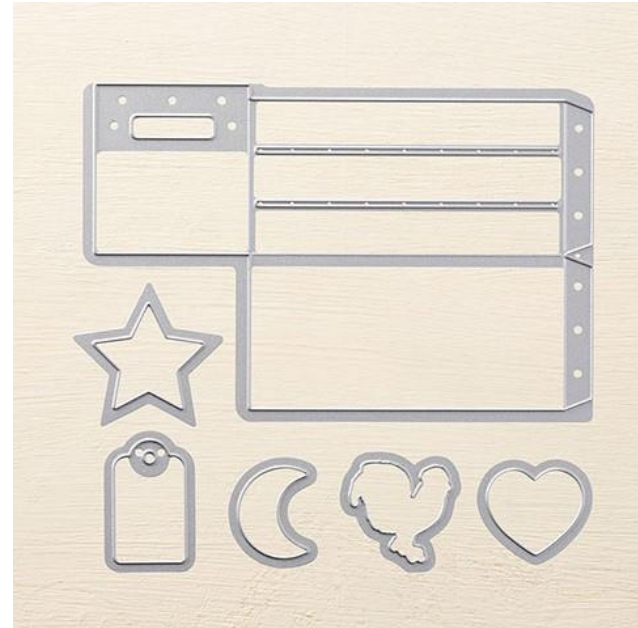

Wood Crate Framelits Dies

Wood Crate Framelits Dies

Set of 6 Dies

Item # 143730