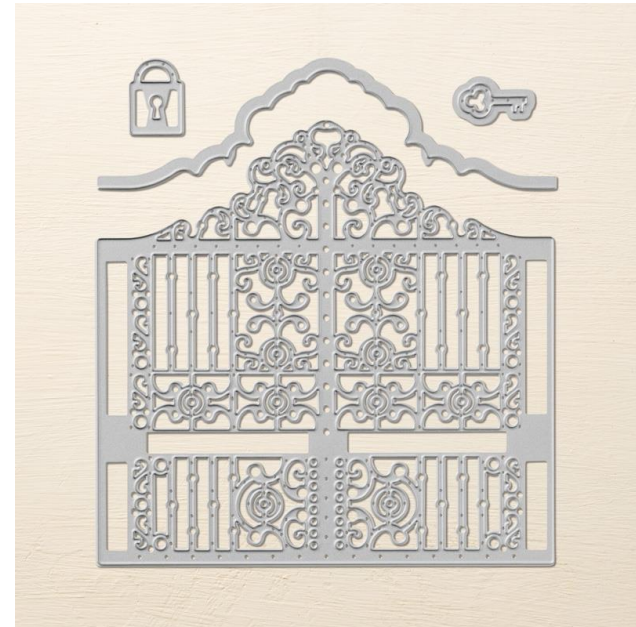

Detailed Gate Thinlits Dies

Detailed Gate Thinlits Dies

Set of 4 Dies

Item # 144669

Designed by Jini Merck
Stamp with Jini © 2017 www.StampwithJini.com