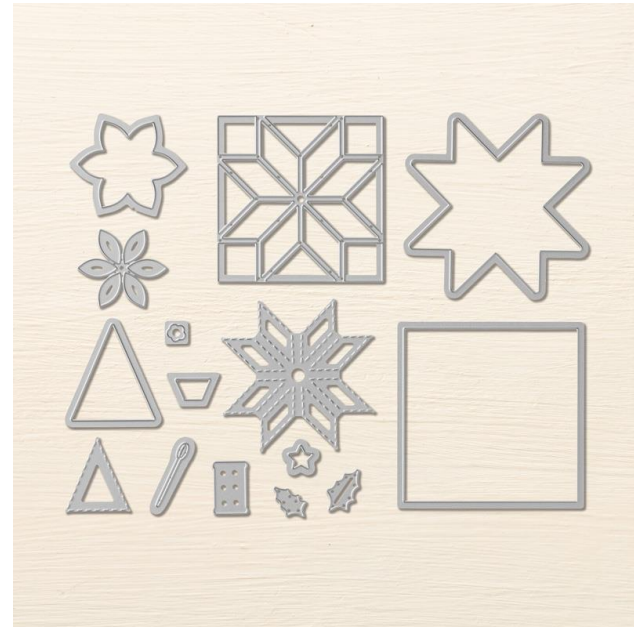

Quilt Builder Framelits Dies

Quilt Builder Framelits Dies

Set of 15 Dies

Item # 144793

Designed by Jini Merck
Stamp with Jini © 2017 www.StampwithJini.com