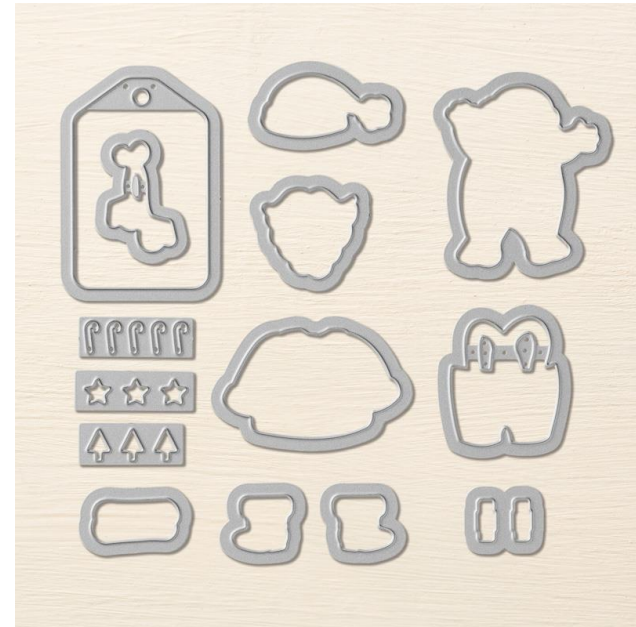

Santa Builder Framelits Dies

Santa Builder Framelits Dies

Set of 14 Dies

Item # 144681