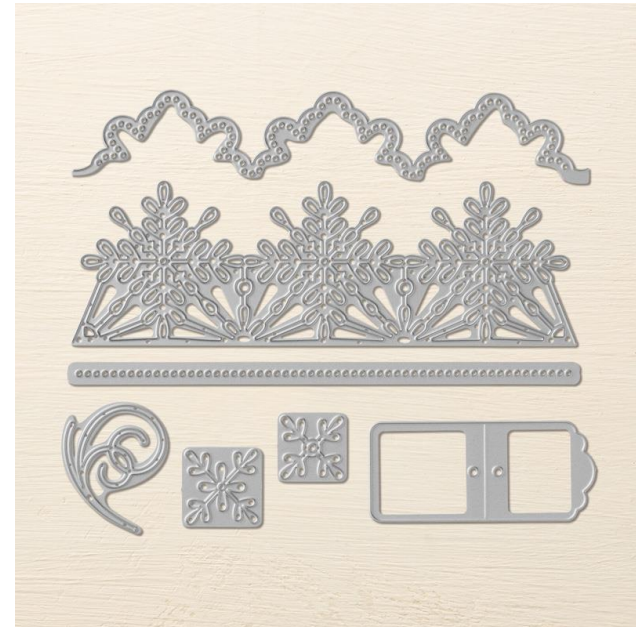

Swirly Snowflakes Thinlits Dies

Swirly Snowflakes Thinlits Dies

Set of 7 Dies

Item # 144678