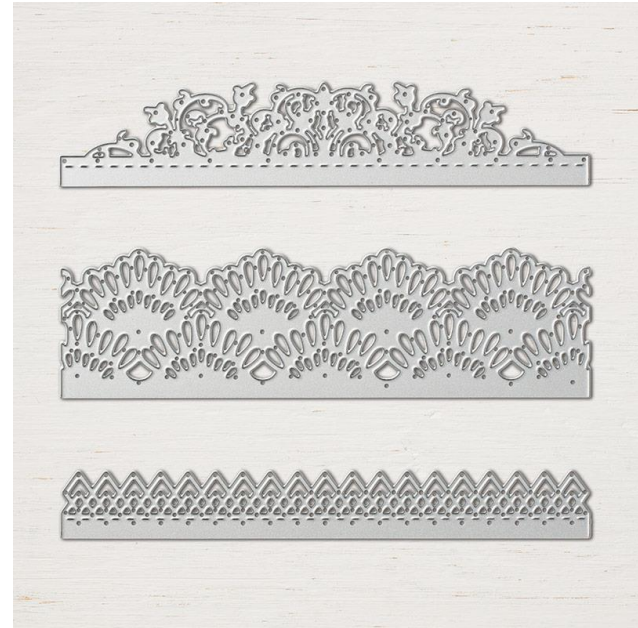

Delicate Lace Edgelits Dies

BIG SHOT FOR STAMPIN' UP!

Delicate Lace Edgelits Dies

Designed by Jini Merck
Stamp with Jini © 2018 www.StampwithJini.com

Set of 3 Dies

Item # 147053