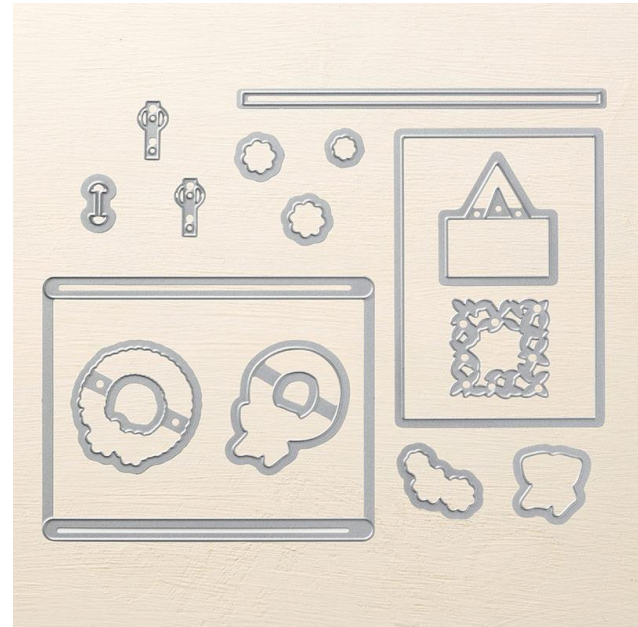

## Sliding Door Framelits Dies

BIG SHOT FOR STAMPIN' UP!

Sliding Door Framelits Dies

Designed by Jini Merck  
Stamp with Jini © 2018 [www.StampwithJini.com](http://www.StampwithJini.com)

Set of 15 Dies

Item # 145662