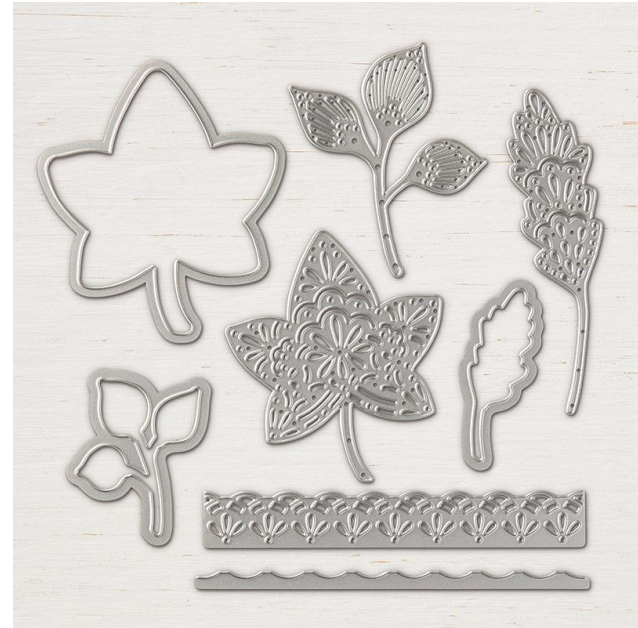

Detailed Leaves Thinlits Dies

BIG SHOT FOR STAMPIN' UP!

Detailed Leaves Thinlits Dies

Set of 8 Dies

Item # 147921

Designed by Jini Merck
Stamp with Jini © 2018 www.StampwithJini.com