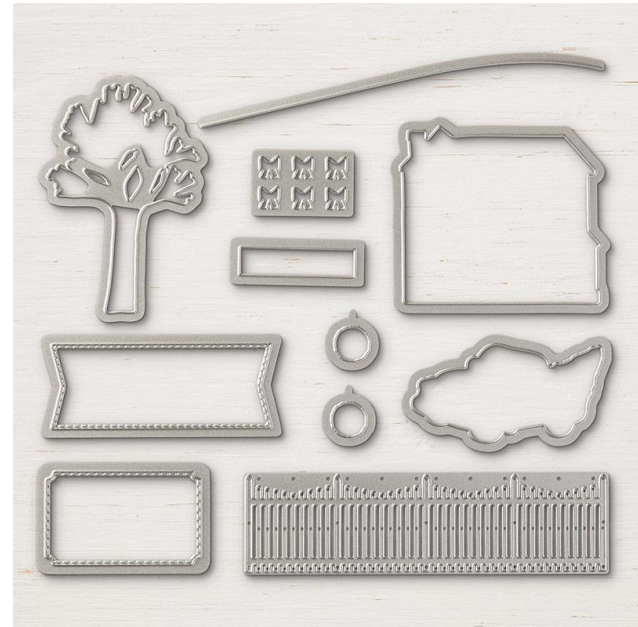

## Farmhouse Framelits Dies

BIG SHOT FOR STAMPIN' UP!

Farmhouse Framelits Dies

Designed by Jini Merck  
Stamp with Jini © 2018 [www.StampwithJini.com](http://www.StampwithJini.com)

Set of 11 Dies

Item # 147922