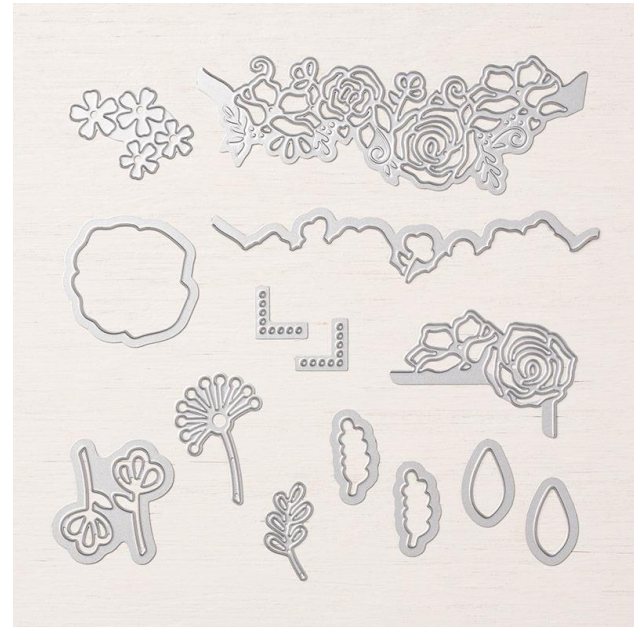

## Lovely Flowers Edgelits Dies

BIG SHOT FOR STAMPIN' UP!

Lovely Flowers Edgelits Dies

Designed by Jini Merck  
Stamp with Jini © 2019 [www.StampwithJini.com](http://www.StampwithJini.com)

Set of 14 Dies

Item # 148526