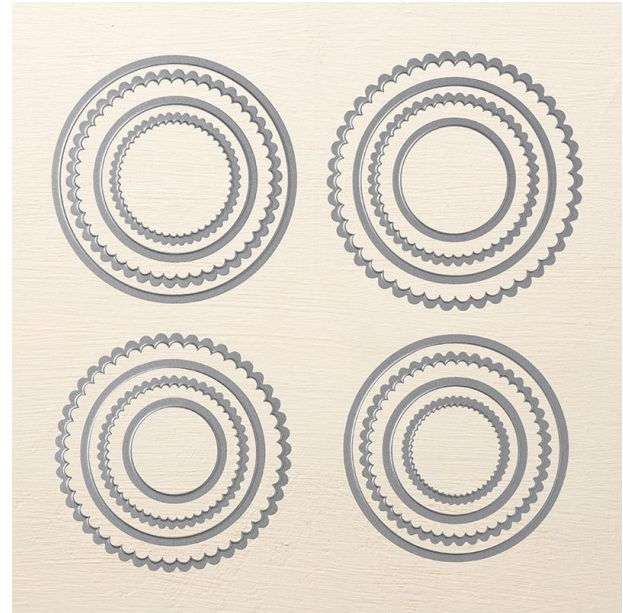

Layering Circles Framelits

Layering Circles Framelits

Designed by Jini Merck
Stamp with Jini © 2016 www.StampwithJini.com

Set of 16 Dies

Item # 141705