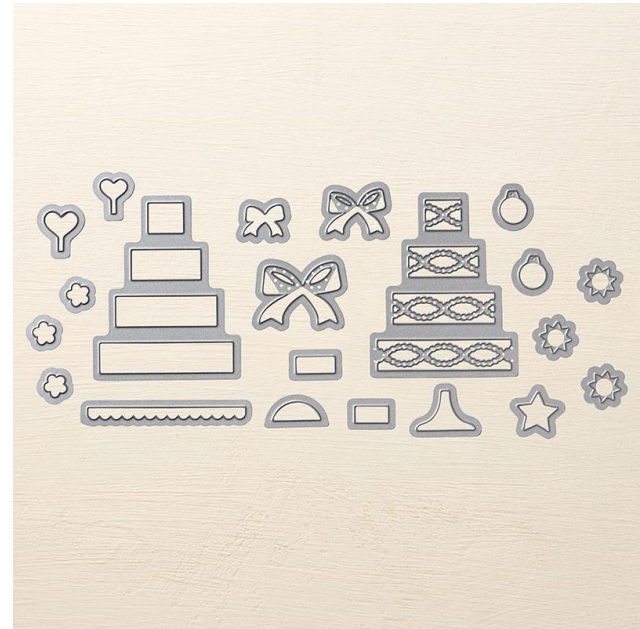

Shaker Shapes Framelits Dies

Shaker Shapes Framelits Dies

Designed by Jini Merck
Stamp with Jini © 2016 www.StampwithJini.com

Set of 22 Dies

Item # 141834