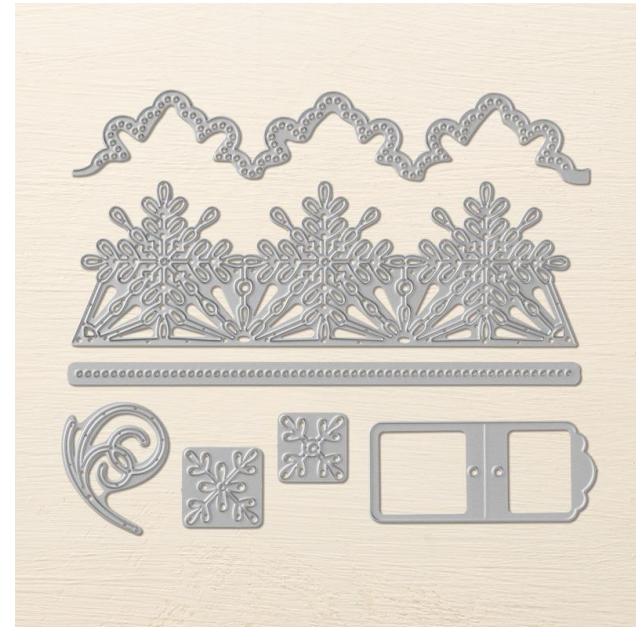

Swirly Snowflakes Thinlits Dies

Swirly Snowflakes Thinlits Dies

Set of 7 Dies

Item # 144678

Designed by Jini Merck
Stamp with Jini © 2017 www.StampwithJini.com