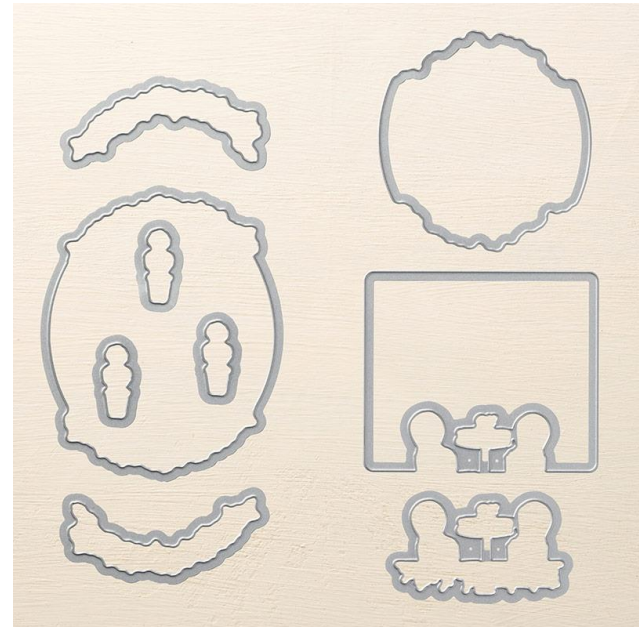

## Cafe Builders Framelits Dies

Café Builder Framelits Dies

Set of 9 Dies

Item # 145665