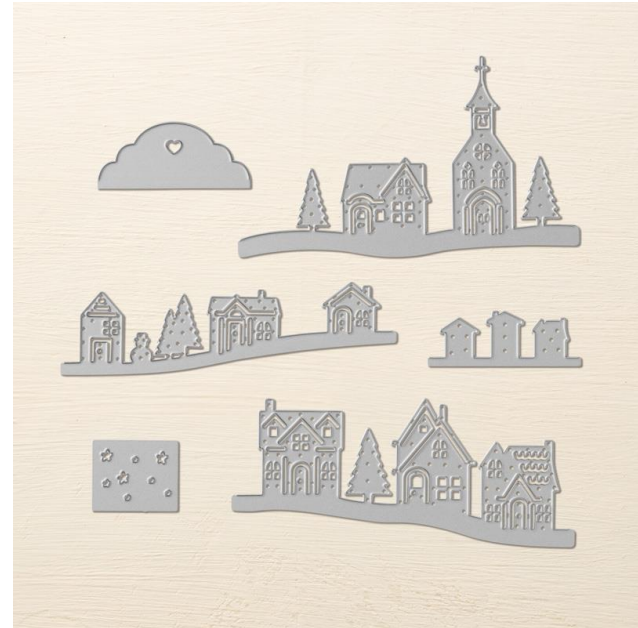

# Hometown Greetings Edgelits Dies

BIG SHOT FOR STAMPIN' UP!

Hometown Greetings Edgelits Dies

Designed by Jini Merck  
Stamp with Jini © 2018 [www.StampwithJini.com](http://www.StampwithJini.com)

Set of 6 Dies