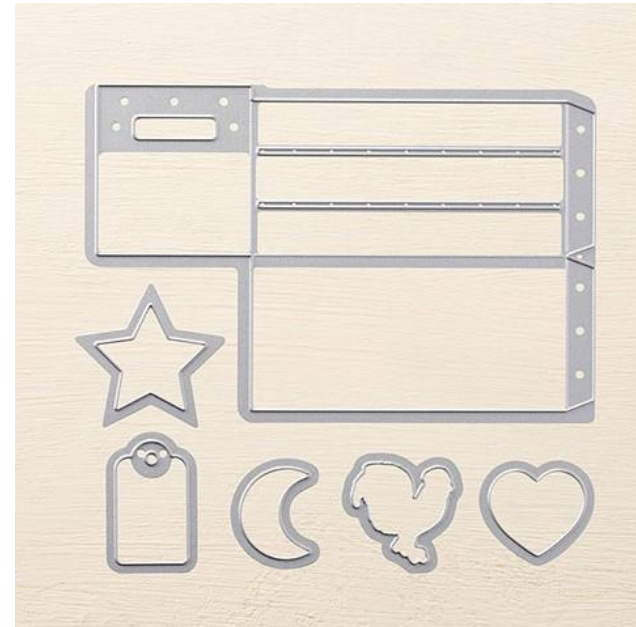

Wood Crate Framelits Dies

BIG SHOT FOR STAMPIN' UP!

Wood Crate Framelits Dies

Designed by Jini Merck
Stamp with Jini © 2018 www.StampwithJini.com

Set of 6 Dies

Item # 143730