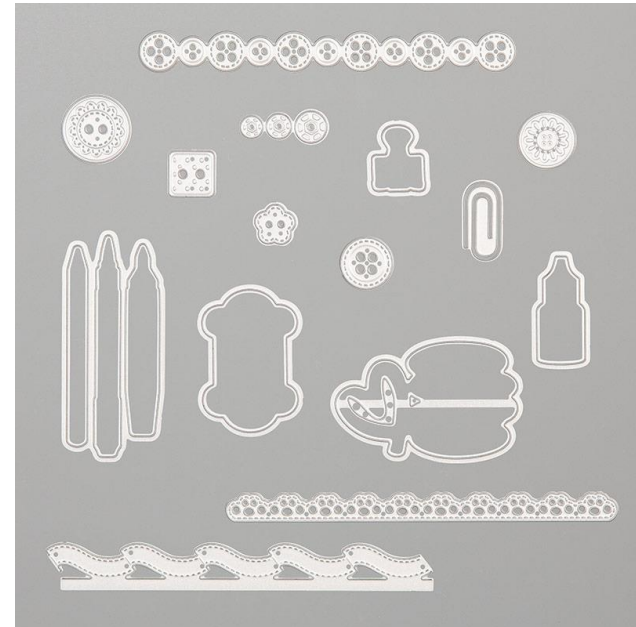

## Arts & Crafts Dies

STAMPIN' CUT & EMBOSS

Arts & Crafts Dies

Designed by Jini Merck  
Stamp with Jini © 2019 [www.StampwithJini.com](http://www.StampwithJini.com)

Set of 15 Dies

Item # 149580