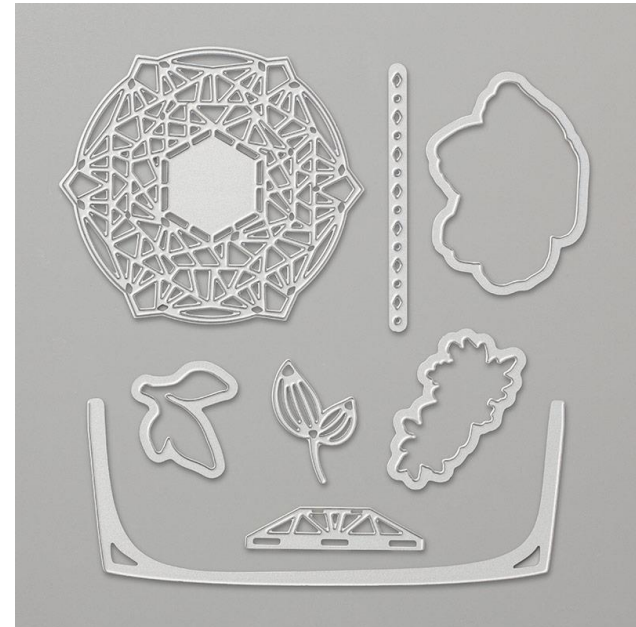

Beautiful Layers Dies

STAMPIN' CUT & EMBOSS

Beautiful Layers Dies

Designed by Jini Merck
Stamp with Jini © 2019 www.StampwithJini.com

Set of 8 Dies

Item # 147043