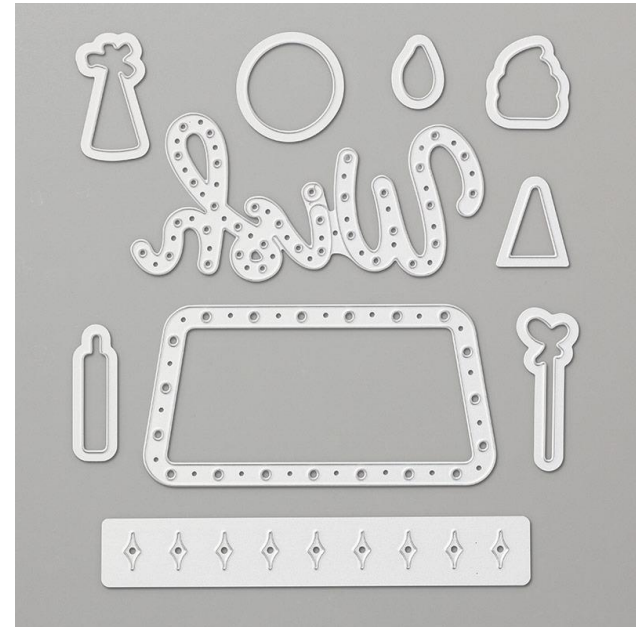

## Broadway Lights Dies

STAMPIN' CUT & EMBOSS

Broadway Lights Dies

Designed by Jini Merck  
Stamp with Jini © 2019 [www.StampwithJini.com](http://www.StampwithJini.com)

Set of 10 Dies

Item # 146317