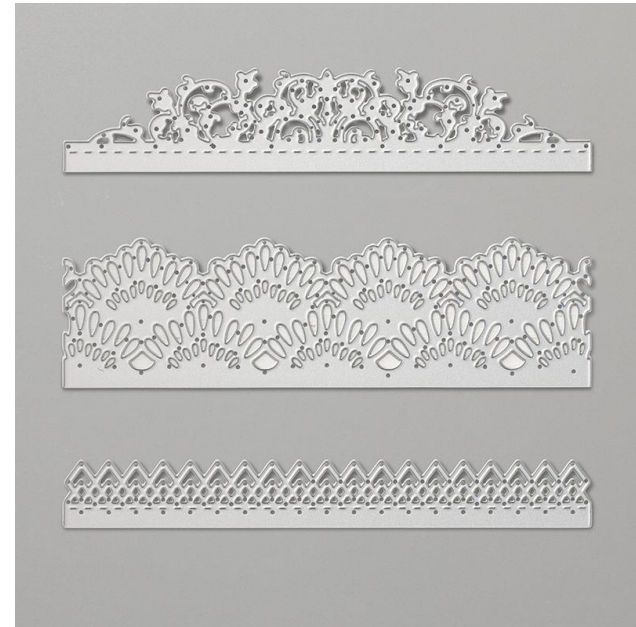

Delicate Lace Dies

STAMPIN' CUT & EMBOSS

Delicate Lace Dies

Designed by Jini Merck
Stamp with Jini © 2019 www.StampwithJini.com

Set of 3 Dies

Item # 147053