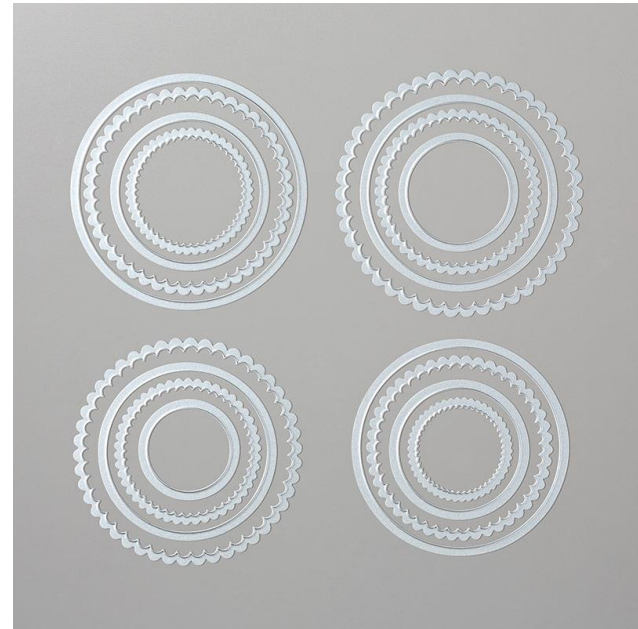

Layering Ovals Dies

STAMPIN' CUT & EMBOSS

Layering Circles Dies

Designed by Jini Merck
Stamp with Jini © 2019 www.StampwithJini.com

Set of 16 Dies

Item # 141705