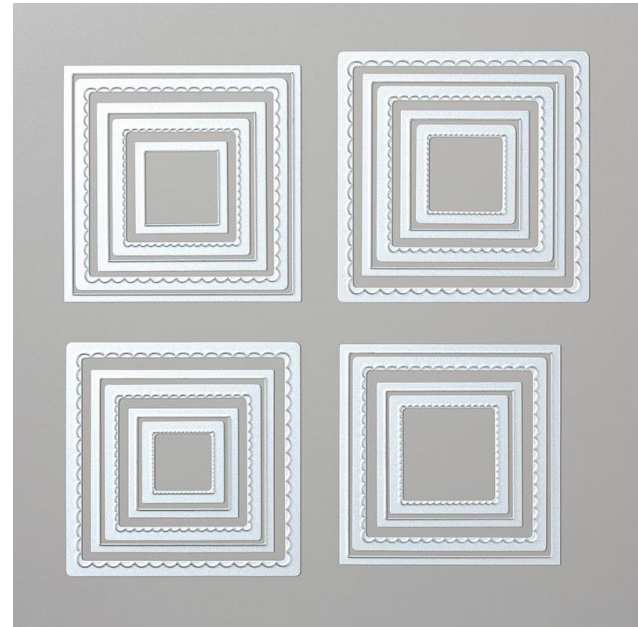

Layering Squares Dies

STAMPIN' CUT & EMBOSS

Layering Squares Dies

Designed by Jini Merck
Stamp with Jini © 2019 www.StampwithJini.com

Set of 19 Dies

Item # 141708