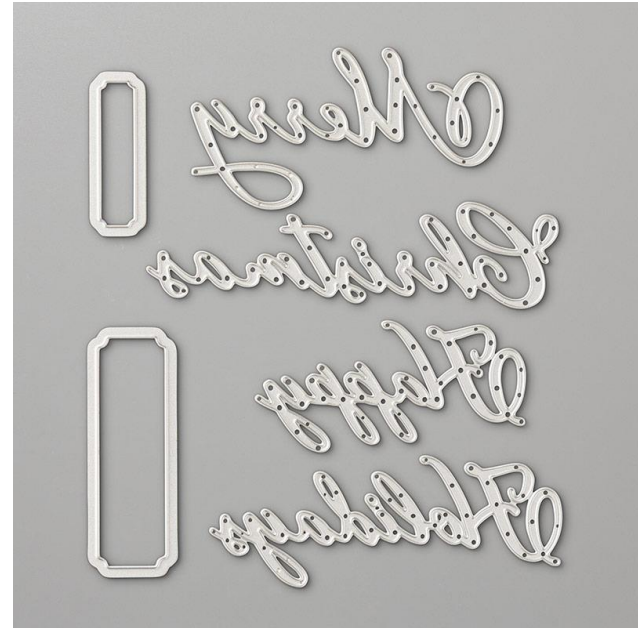

Merry Christmas Dies

STAMPIN' CUT & EMBOSS

Merry Christmas Dies

Designed by Jini Merck
Stamp with Jini © 2019 www.StampwithJini.com

Set of 6 Dies

Item # 147912