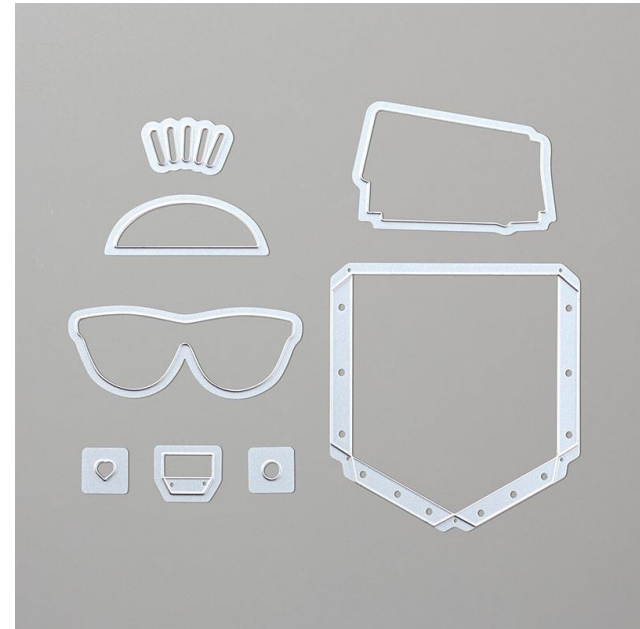

Pocket Dies

STAMPIN' CUT & EMBOSS

Pocket Dies

Designed by Jini Merck
Stamp with Jini © 2019 www.StampwithJini.com

Set of 8 Dies

Item # 143750