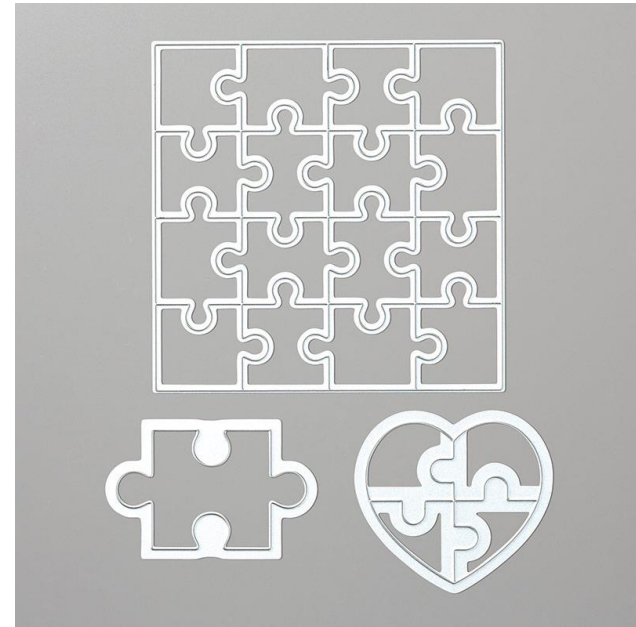

Puzzle Pieces Dies

STAMPIN' CUT & EMBOSS

Puzzle Pieces Dies

Designed by Jini Merck
Stamp with Jini © 2019 www.StampwithJini.com

Set of 3 Dies

Item # 146830