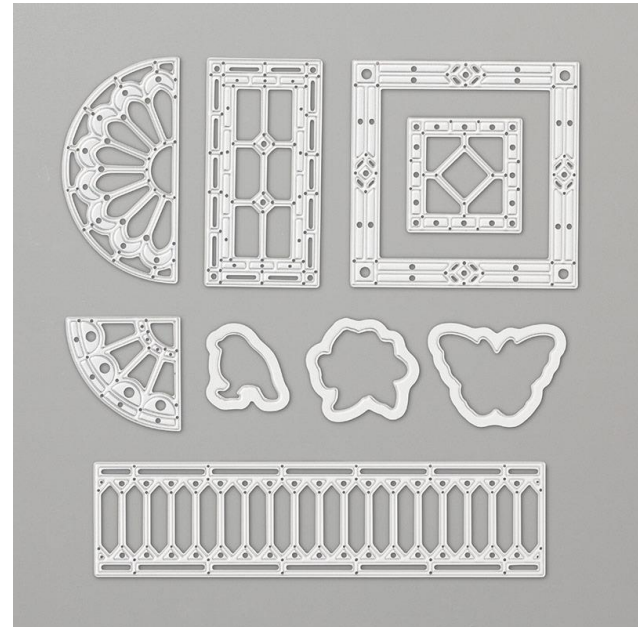

Stained Glass Dies

STAMPIN' CUT & EMBOSS

Stained Glass Dies

Designed by Jini Merck
Stamp with Jini © 2019 www.StampwithJini.com

Set of 9 Dies

Item # 146347