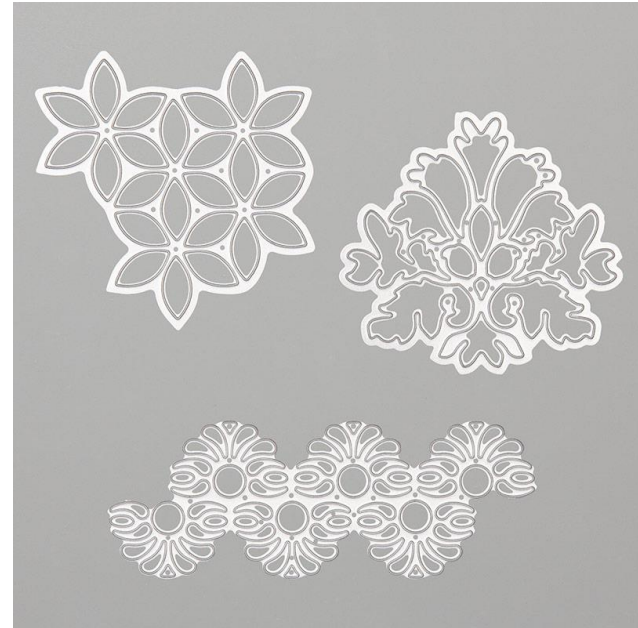

## Tasteful Backgrounds Dies

STAMPIN' CUT & EMBOSS

Tasteful Backgrounds Dies

Designed by Jini Merck  
Stamp with Jini © 2019 [www.StampwithJini.com](http://www.StampwithJini.com)

Set of 3 Dies

Item # 149545