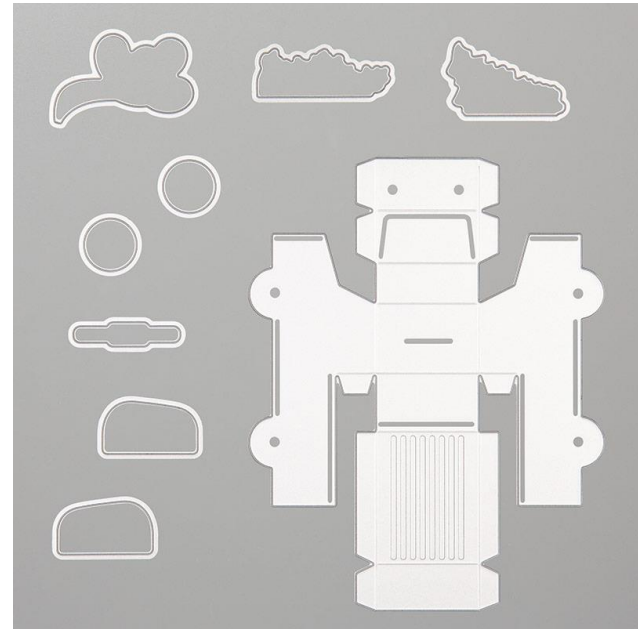

Truck Ride Dies

STAMPIN' CUT & EMBOSS

Truck Ride Dies

Designed by Jini Merck
Stamp with Jini © 2019 www.StampwithJini.com

Set of 9 Dies

Item # 149626