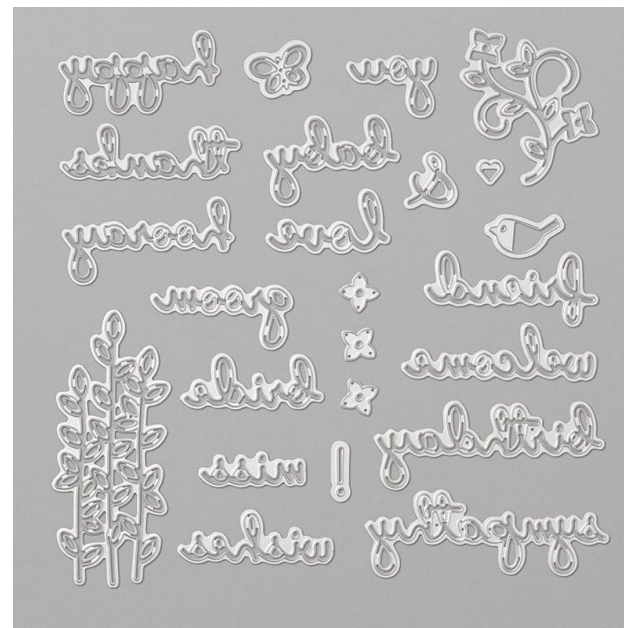

Well Written Dies

STAMPIN' CUT & EMBOSS

Well Written Dies

Designed by Jini Merck
Stamp with Jini © 2019 www.StampwithJini.com

Set of 24 Dies

Item # 148534