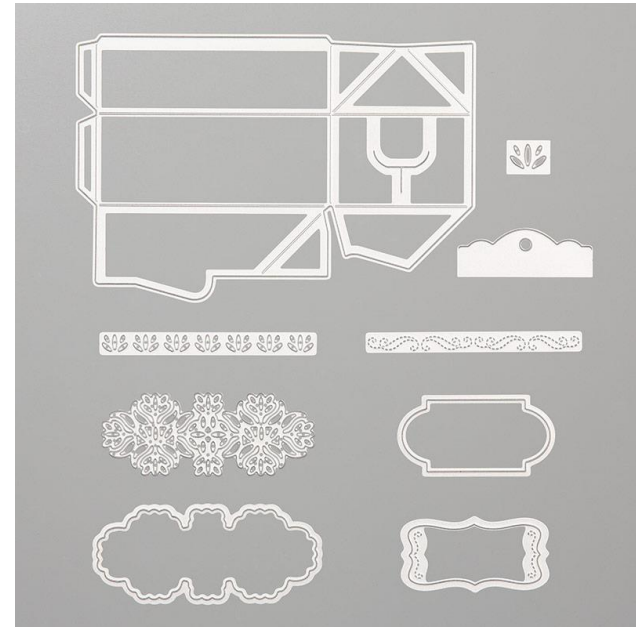

Perfect Parcel Dies

STAMPIN' CUT & EMBOSS

Perfect Parcel Dies

Designed by Jini Merck
Stamp with Jini © 2019 www.StampwithJini.com

Set of 9 Dies

Item # 149627