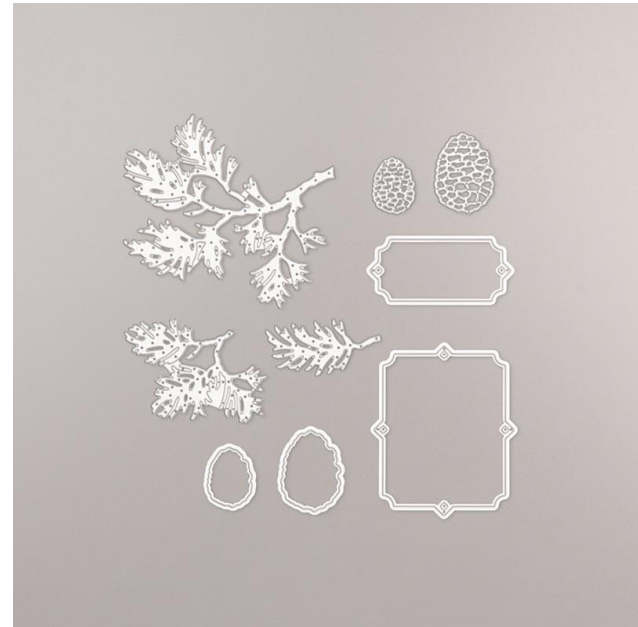

Beautiful Boughs Dies

STAMPIN' CUT & EMBOSS

Beautiful Boughs Dies

Designed by Jini Merck
Stamp with Jini © 2019 www.StampwithJini.com

Set of 9 Dies

Item # 150661