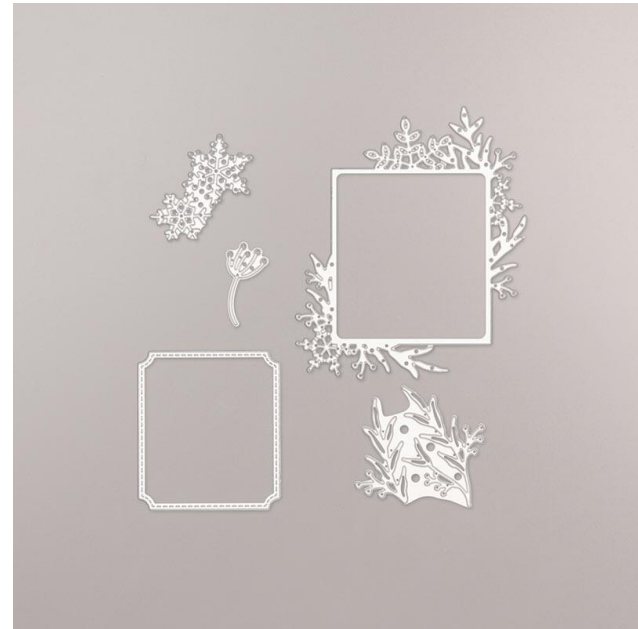

Frosted Frames Dies

STAMPIN' CUT & EMBOSS

Frosted Frames Dies

Designed by Jini Merck
Stamp with Jini © 2019 www.StampwithJini.com

Set of 5 Dies

Item # 150658