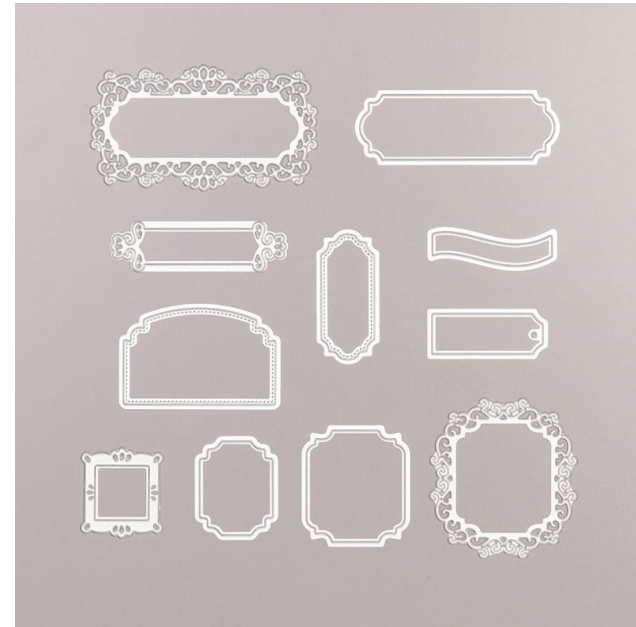

Ornate Frames Dies

STAMPIN' CUT & EMBOSS

Ornate Frames Dies

Designed by Jini Merck
Stamp with Jini © 2019 www.StampwithJini.com

Set of 11 Dies

Item # 150664