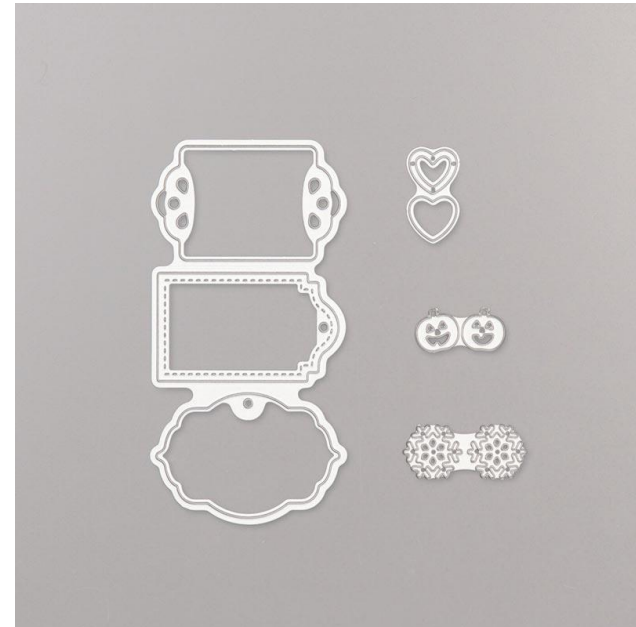

Trio of Tags Dies

STAMPIN' CUT & EMBOSS

Trio of Tags Dies

Designed by Jini Merck
Stamp with Jini © 2019 www.StampwithJini.com

Set of 4 Dies

Item # 150667