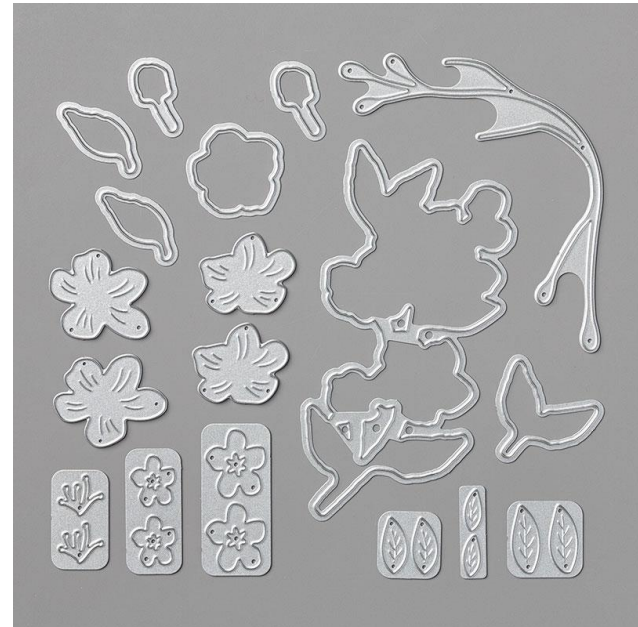

## Cherry Blossoms Dies

STAMPIN' CUT & EMBOSS

Cherry Blossoms Dies

Designed by Jini Merck  
Stamp with Jini © 2020 [www.StampwithJini.com](http://www.StampwithJini.com)

Set of 18 Dies

Item # 151456