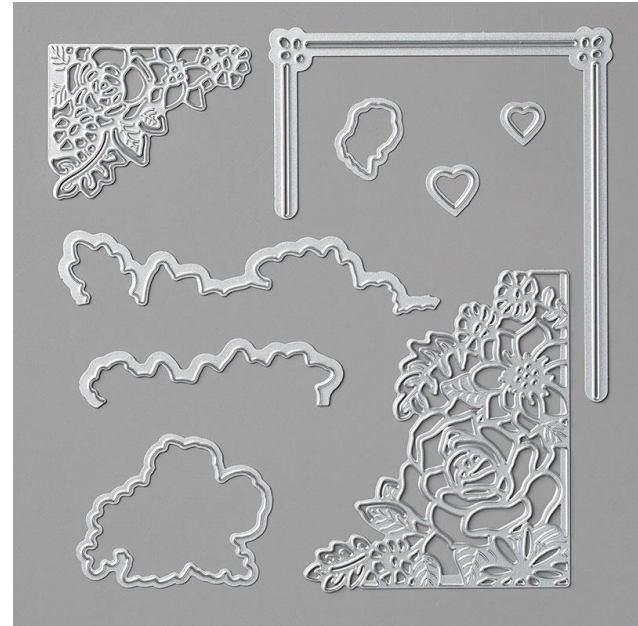

Lasting Elegance Dies

STAMPIN' CUT & EMBOSS

Lasting Elegance Dies

Designed by Jini Merck
Stamp with Jini © 2020 www.StampwithJini.com

Set of 9 Dies

Item # 151475