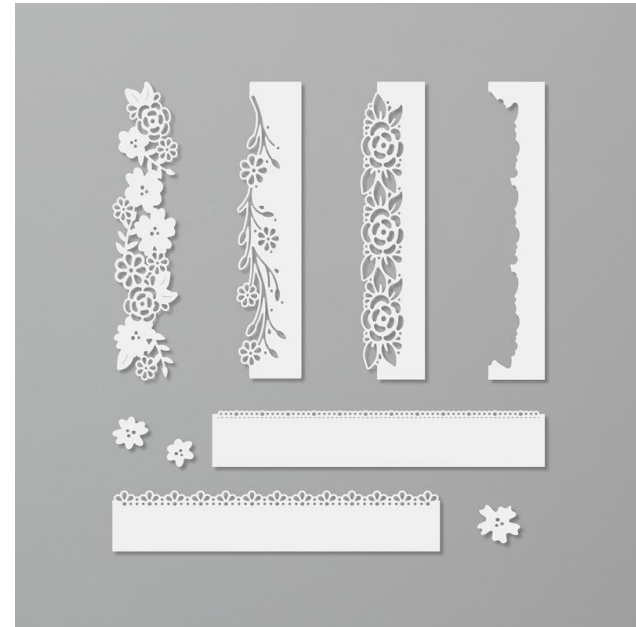

## Ornate Border Dies

STAMPIN' CUT & EMBOSS

Ornate Border Dies

Set of 9 Dies

Item # 152724

Designed by Jini Merck  
Stamp with Jini © 2020 [www.StampwithJini.com](http://www.StampwithJini.com)