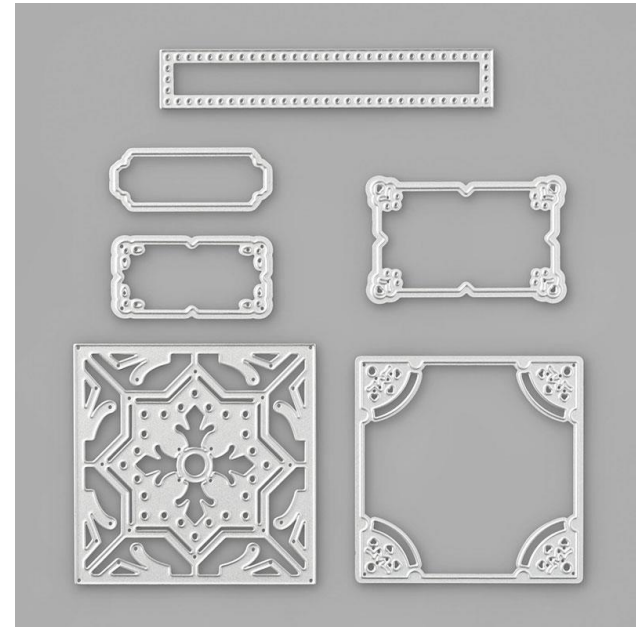

## Field Tiles Dies

STAMPIN' CUT & EMBOSS

Field Tiles Dies

Designed by Jini Merck  
Stamp with Jini © 2020 [www.StampwithJini.com](http://www.StampwithJini.com)

Set of 6 Dies

Item # 152707