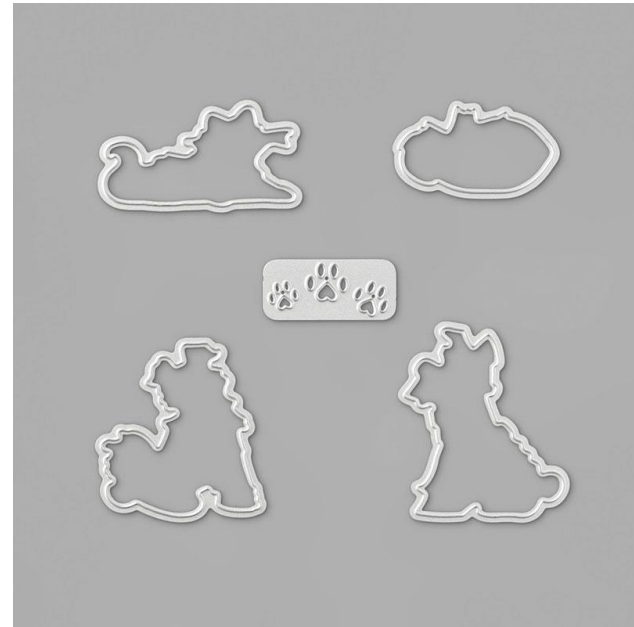

Pets Dies

STAMPIN' CUT & EMBOSS

Pets Dies

Designed by Jini Merck
Stamp with Jini © 2020 www.StampwithJini.com

Set of 5 Dies

Item # 152705