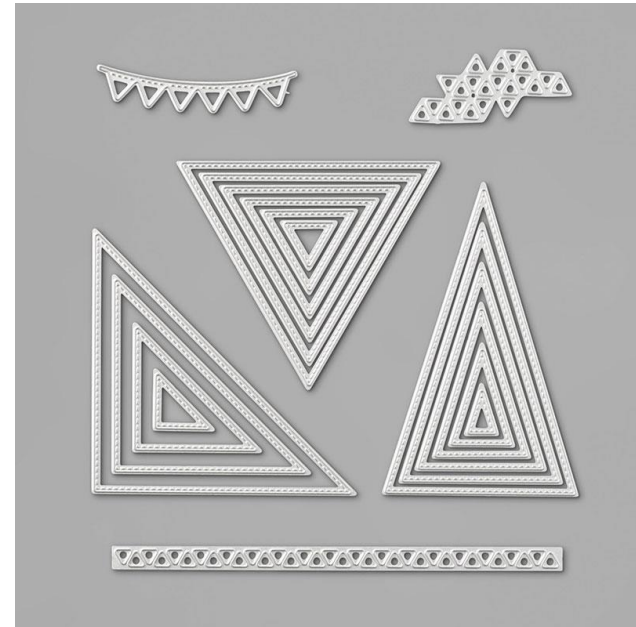

Stitched Triangles Dies

STAMPIN' CUT & EMBOSS

Stitched Triangles Dies

Designed by Jini Merck
Stamp with Jini © 2020 www.StampwithJini.com

Set of 19 Dies

Item # 152710