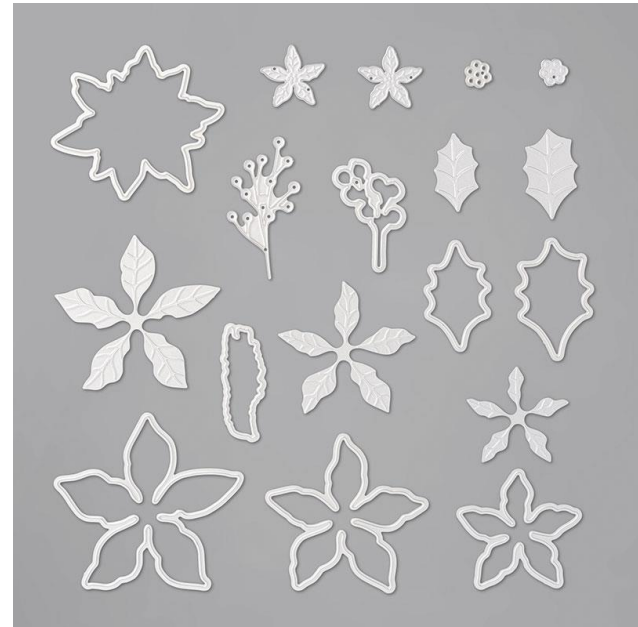

## Poinsettia Dies

STAMPIN' CUT & EMBOSS

Poinsettia Dies

Designed by Jini Merck  
Stamp with Jini © 2020 [www.StampwithJini.com](http://www.StampwithJini.com)

Set of 18 Dies

Item # 153522