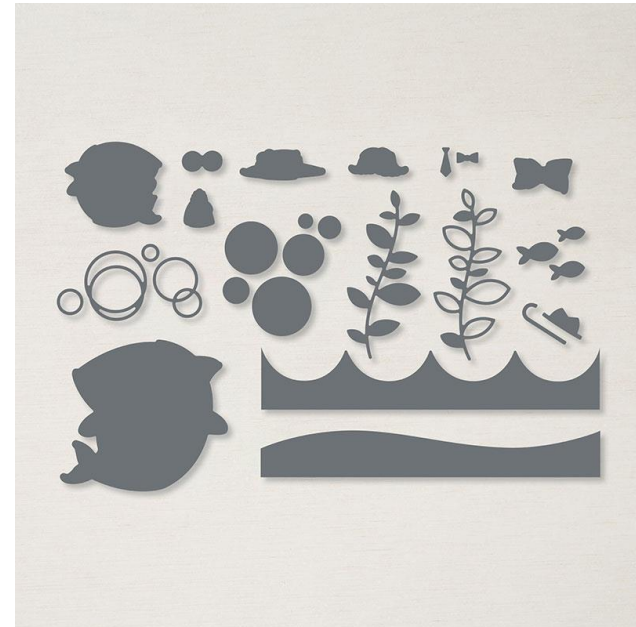

## Shark Dies

STAMPIN' CUT & EMBOSS

Shark Dies

Designed by Jini Merck  
Stamp with Jini © 2021 [www.StampwithJini.com](http://www.StampwithJini.com)

Set of 16 Dies

Item # 154314