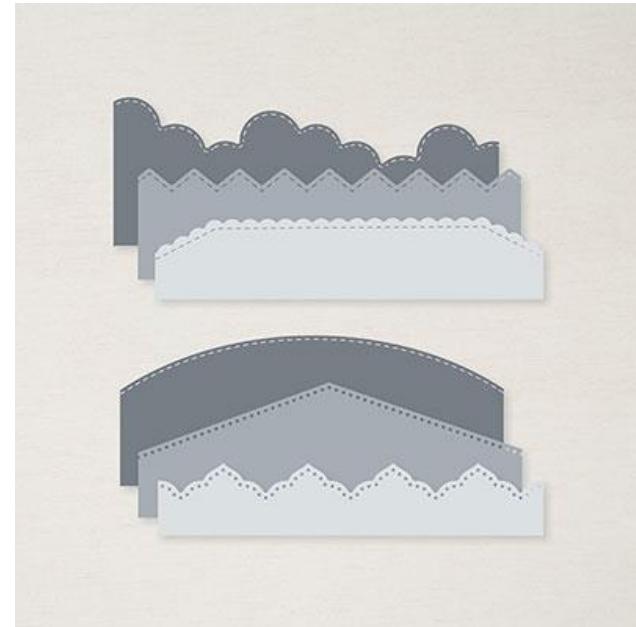

Basic Borders Dies

STAMPIN' CUT & EMBOSS

Basic Borders Dies

Designed by Jini Merck
Stamp with Jini © 2021 www.StampwithJini.com

Set of 6 Dies

Item # 155558