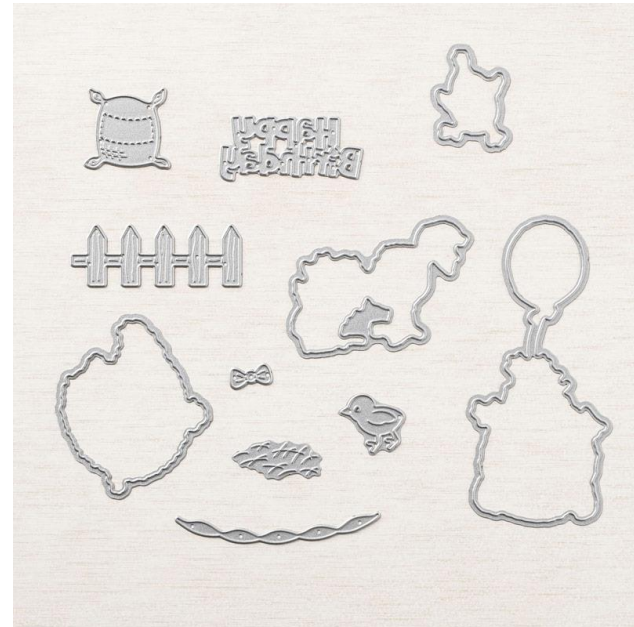

Birthday Chick Dies

STAMPIN' CUT & EMBOSS

Birthday Chick Dies

Designed by Jini Merck
Stamp with Jini © 2021 www.StampwithJini.com

Set of 11 Dies

Item # 158200