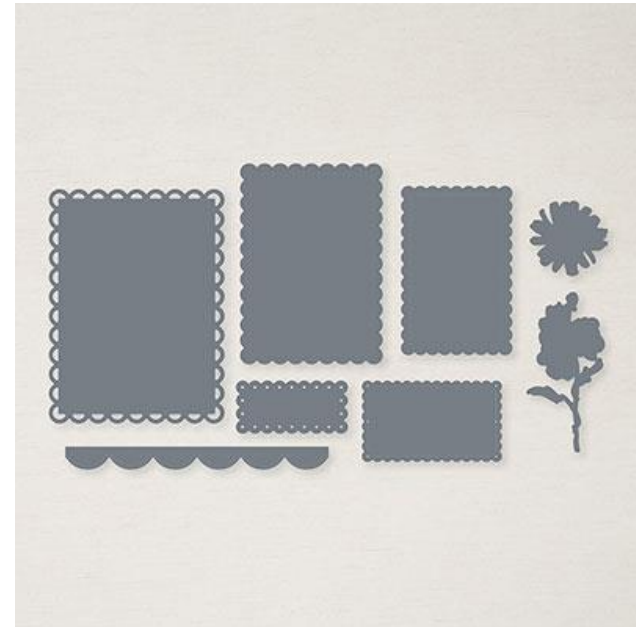

Scallop Contoured Dies

STAMPIN' CUT & EMBOSS

Scallop Contours Dies

Designed by Jini Merck
Stamp with Jini © 2021 www.StampwithJini.com

Set of 8 Dies

Item # 155560